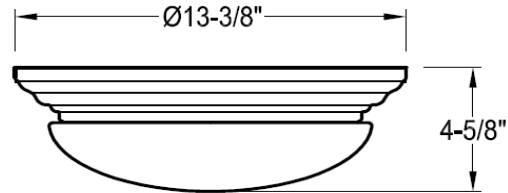

Fixture Specification

MODEL # TSD LED
 STYLE / LIGHT / WATTAGE / KELVIN / DRIVER / FINISH / LENS / ACCESSORIES / SIZE / COMPLIANCE
 SOURCE / DETAIL

PROJECT : _____ **TYPE :** _____ **NOTE :** _____

FIXTURE FEATURES