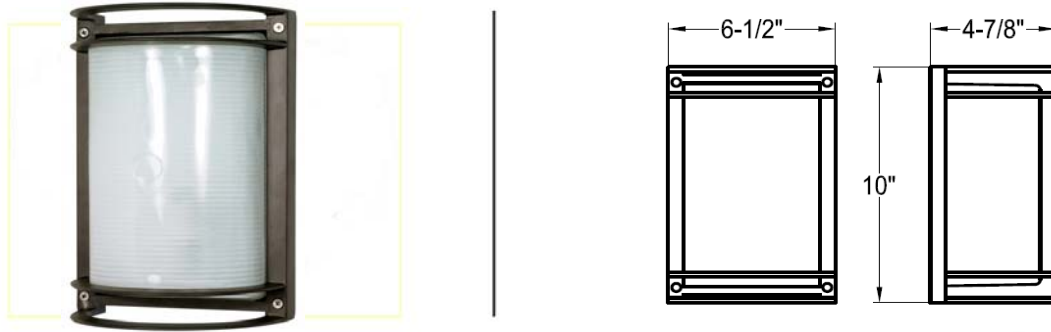

Fixture Specification

MODEL # VWF LED

STYLE / LIGHT SOURCE / WATTAGE / KELVIN / DRIVER / FINISH / LENS / ACCESSORIES / SIZE / COMPLIANCE
 SOURCE / DETAIL

PROJECT : _____ **TYPE :** _____ **NOTE :** _____

FIXTURE FEATURES

- EACH FIXTURE THERMALLY TESTED TO INSURE LONGEVITY
- MAXIMUM LIGHT DISTRIBUTION THROUGHOUT LENS
- OVER CURRENT, OVER VOLTAGE, SHORT CIRCUIT PROTECTION

BASE: DIE CAST ALUMINUM
 MOUNTS TO ELECTRICAL BOX BY KEY SLOTS OR CENTER NIPPLE