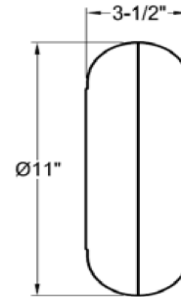

Fixture Specification

MODEL # PO LED
STYLE / LIGHT / WATTAGE / KELVIN / DRIVER / FINISH / LENS / ACCESSORIES / SIZE / COMPLIANCE
SOURCE / DETAIL

PROJECT : _____ **TYPE** _____ **NOTE :** _____