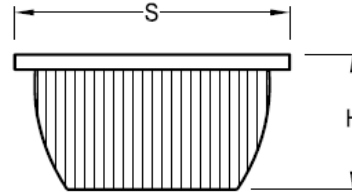

Fixture Specification

MODEL # **INS LED**

STYLE / LIGHT SOURCE / WATTAGE / KELVIN / DRIVER / FINISH / LENS / ACCESSORIES / SIZE / COMPLIANCE / DETAIL

PROJECT : _____ TYPE : _____ NOTE : _____