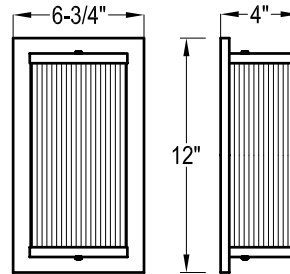

Fixture Specification

MODEL #: DWFB

STYLE / LAMP / LAMP / WATTAGE / KELVIN / BALLAST / FINISH / LENS / ACCESSORIES / SIZE / COMPLIANCE
QTY TYPE DETAIL

PROJECT : _____ TYPE : _____ NOTE : _____