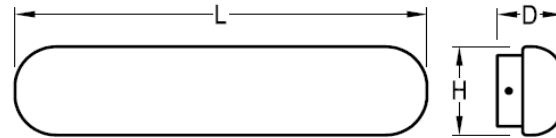

Fixture Specification

MODEL # DOV LED
 STYLE / LIGHT / WATTAGE / KELVIN / DRIVER / FINISH / LENS / ACCESSORIES / SIZE / COMPLIANCE
 SOURCE / DETAIL

PROJECT : _____ **TYPE :** _____ **NOTE :** _____

FIXTURE FEATURES

- EACH FIXTURE THERMALLY TESTED TO INSURE LONGEVITY
- MAXIMUM LIGHT DISTRIBUTION THROUGHOUT LENS
- OVER CURRENT, OVER VOLTAGE, SHORT CIRCUIT PROTECTION

BASE: DIE FORMED STEEL
 MOUNTS OVER ELECTRICAL BOX WITH CENTER NIPPLE AND / OR SCREWS

- EBA - EXTENDED BASE
- FUS - FUSE
- IB - INDIVIDUAL BOX
- IPC- PHOTO CONTROL
- PCH - PULL CHAIN
- TP - TAMPER SCREWS

SIZE

- | | | |
|----------------------------------|----|--------|
| <input type="checkbox"/> 26-3/4" | 6" | 4-1/4" |
| <input type="checkbox"/> 39" | 6" | 4-1/4" |
| <input type="checkbox"/> 51" | 6" | 4-1/4" |
| <input type="checkbox"/> | | |