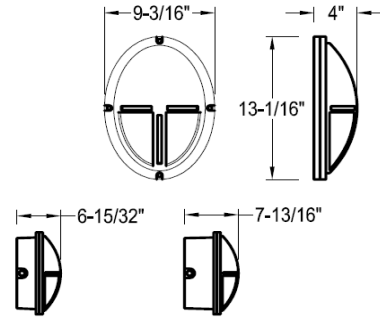

FIXTURE FEATURES

- EACH FIXTURE THERMALLY TESTED TO INSURE LONGEVITY
- MAXIMUM LIGHT DISTRIBUTION THROUGHOUT LENS
- OVER CURRENT, OVER VOLTAGE, SHORT CIRCUIT PROTECTION

BASE: DIE CAST ALUMINUM BASE

MOUNTS TO ELECTRICAL BOX BY KEY SLOTS OR CENTER NIPPLE

LENS

-
-
-
-

ACCESSORIES

- EBA - EXTENDED BASE
- FUS - FUSE
- IB - INDIVIDUAL BOX
- PCH - PULL CHAIN
- PCK - PENDANT / CANOPY
- TP - TAMPER SCREWS

SIZE Width Height Depth

- 9-3/16" 13-1/16" 4"
- 9-3/16" 13-1/16" 6-15/32"
- 9-3/16" 13-1/16" 7-13/16"
-