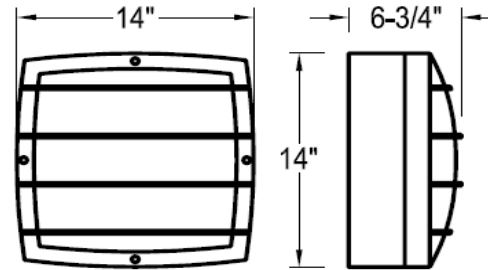

Fixture Specification

MODEL # CGS LED
STYLE / LIGHT / WATTAGE / KELVIN / DRIVER / FINISH / LENS / ACCESSORIES / SIZE / COMPLIANCE
SOURCE / DETAIL

PROJECT : _____ **TYPE :** _____ **NOTE :** _____

FIXTURE FEATURES

- EACH FIXTURE THERMALLY TESTED TO INSURE LONGEVITY
- MAXIMUM LIGHT DISTRIBUTION THROUGHOUT LENS
- OVER CURRENT, OVER VOLTAGE, SHORT CIRCUIT PROTECTION

BASE: DIE CAST ALUMINUM
MOUNTS TO ELECTRICAL BOX BY KEY SLOTS OR CENTER NIPPLE

FINISH: BRONZETONE

LENS: OPALESCENT POLYCARBONATE

KELVIN: 3000K **CRI:** 80

POWER FACTOR: NORMAL

VOLTAGE: 120V-60HZ

COMPLIANCE: UL LISTED
DAMP LOCATION

MIA: MADE IN AMERICA

LED LIGHT SOURCE

- LG / NICHIA BRAND LED CHIPS
- CONSTANT CURRENT DESIGN AVERAGE 90 (LPW) LUMENS PER WATT AT MODULE EFFICACY

- TRIAC OR ELV DIMMING DOWN TO 5 % WITH MOST STANDARD TRIAC OR (ELV) ELECTRONIC LOW VOLTAGE WALL BOX DIMMERS
- DRIVER : UL LISTED
- MODULE : CSA LISTED

- LM80 & LM82 TESTED
- ROHS COMPLIANT
- LIFE HOURS : 50,000
- WARRANTY : LIMITED 5 YEARS

SYSTEM WATTAGE	LED ENGINE LUMENS					LED CHIPS PER MODULE	LEGACY 30K SUBSTITUTE
	2700K	3000K	3500K	4000K	5000K		
8.8	919	958	986	1005	1044	28	CFL 13
10	1051	1095	1127	1149	1193	32	CFL 18
11.3	1099	1145	1179	1202	1248	36	CFL 2 x 13
12.5	1147	1195	1242	1254	1302	40	CFL 26

SPECIAL OPTIONS

DRIVER

- ☐ DV 120 / 277 (NON DIMMABLE)
- ☐ DVD 120 / 277 (0-10 VOLT DIMMABLE)

KELVIN

- ☐ 2700K
- ☐ 3500K
- ☐ 4000K
- ☐ 5000K

FINISH

- ☐ FB - BLACK
- ☐ FBZ - BRONZETONE
- ☐ FCU - CUSTOM
- ☐ FSN - SATIN NICKEL
- ☐ FW - WHITE

LENS

- ☐
- ☐
- ☐
- ☐
- ☐

ACCESSORIES

- ☐ EBA - EXTENDED BASE
- ☐ FUS - FUSE
- ☐ IB - INDIVIDUAL BOX
- ☐ IPC- PHOTO CONTROL
- ☐ PCH - PULL CHAIN
- ☐ TP - TAMPER SCREWS

SIZE

- ☐
- ☐
- ☐
- ☐

TECHNOLOGY

- ☐ EMG - EMERGENCY
- ☐ EMGR- EMERGENCY REMOTE
- ☐ OC - OCCUPANCY SENSOR

CUSTOM

- ☐
- ☐
- ☐
- ☐

For Additional Accessories and Options Visit www.aslighting.com