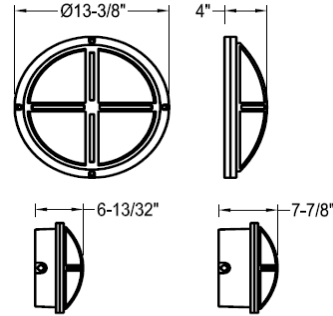

Fixture Specification

MODEL # CGK LED

STYLE / LIGHT SOURCE / WATTAGE / KELVIN / DRIVER / FINISH / LENS / ACCESSORIES / SIZE / COMPLIANCE
 SOURCE / DETAIL

PROJECT : _____ **TYPE :** _____ **NOTE :** _____

FIXTURE FEATURES

- EACH FIXTURE THERMALLY TESTED TO INSURE LONGEVITY
- MAXIMUM LIGHT DISTRIBUTION THROUGHOUT LENS
- OVER CURRENT, OVER VOLTAGE, SHORT CIRCUIT PROTECTION

BASE: DIE CAST ALUMINUM BASE
 MOUNTS TO ELECTRICAL BOX BY KEY SLOTS OR CENTER NIPPLE