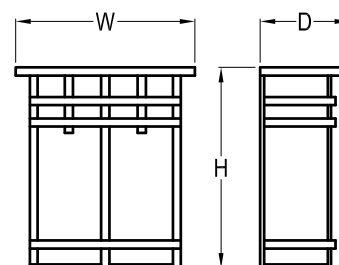

Fixture specification

MODEL # : **BCD**

STYLE / LAMP / LAMP / WATTAGE / KELVIN / BALLAST / FINISH / LENS / ACCESSORIES / SIZE / COMPLIANCE
QTY TYPE TYPE DETAIL

PROJECT : _____ TYPE : _____ NOTE : _____

SIZE

- H9-1/4" W8-1/2" D5"
- H12" W9-1/2" D5"

FIXTURE FEATURES

- EACH FIXTURE THERMALLY TESTED TO INSURE LONGEVITY
- MAXIMUM LIGHT DISTRIBUTION THROUGHOUT LENS
- OVER CURRENT, OVER VOLTAGE, SHORT CIRCUIT PROTECTION