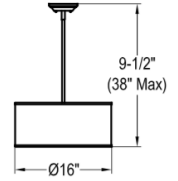

### LED LIGHT SOURCE OPTIONS\* ORDERING INFORMATION:

EXAMPLE

WATTAGE: 12	KELVIN: 3000k	SIZE: 5x2
WATTAGE:	KELVIN:	SIZE:

SIZE OPTIONS
D16 H9 <sup>1/2</sup> (Max 38)

SYSTEM WATTAGE	2700K WARM WHITE	3000K SOFT WHITE	3500K NEUTRAL	4000K COOL WHITE	5000K DAYLIGHT	LEGACY EQUIVALENT
10/12 DRIVERLESS		1000/1000		1000/1050		CFL 13
14/15 DRIVERLESS		1350/1500		1400/1500		CFL 2 x 13
22/24 DRIVERLESS		1850/2400		1900/2500		CFL 3 x 13
10	1060	1100	1160	1175	1250	CFL 18
12	1265	1360	1405	1460	1560	CFL 2 x 13
16	1650	1700	1720	1750	1800	CFL 2 x 18
20	2100	2140	2180	2200	2250	CFL 2 x 26
24	2570	2740	2830	2950	3150	CFL 2 x 32
31	3000	3165	3250	3400	3640	CFL 4 x 26
38	3695	3950	4075	4250	4540	CFL 4 x 42