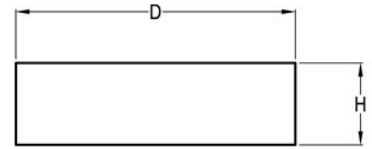

LED FIXTURE SPECIFICATION

MODEL # RFND

PROJECT	
TYPE	
NOTES	

STANDARD FEATURES: CEILING INDOOR

Fixture thermally tested to ensure longevity
Maximum light distribution throughout lens
Over current over voltage short circuit protection
UL and/or CSA Compliant Listed
Constant Current Design

FIXTURE	LED ENGINE
BASE CR Steel Construction FINISH Chocolate Linen shade LENS Satin White Acrylic LOCATION Damp COMPLIANT RoHS LIFE HOURS 50,000 WARRANTY Limited 5 Years MADE IN AMERICA	LG/NICHIA BRAND, LED CHIPS LUMENS PER WATT AVG 100-120 @Module Efficacy KELVIN 27K 30K 35K 40K 50K CRI 80+ DRIVER 120 VOLTS 50/60Hz POWER FACTOR High TRIAC OR ELECTRONIC Low Voltage Dimming Down To 5% With Wall Box Dimmers TESTED LM80 and LM82

LED LIGHT SOURCE OPTIONS ORDERING INFORMATION:

WATTAGE: 12	KELVIN: 3000k	SIZE: 5x2
WATTAGE:	KELVIN:	SIZE:

SIZE OPTIONS	
D12^{1/4}	H4^{1/2}
D15	H4^{1/2}
D19^{1/4}	H5^{1/4}

SYSTEM WATTAGE	2700K WARM WHITE	3000K SOFT WHITE	3500K NEUTRAL	4000K COOL WHITE	5000K DAYLIGHT	LEGACY EQUIVALENT
10/12 DRIVERLESS		1000/1000		1000/1050		CFL 13
14/15 DRIVERLESS		1350/1500		1400/1500		CFL 2 x 13
22/24 DRIVERLESS		1850/2400		1900/2500		CFL 3 x 13
10	1060	1100	1160	1175	1250	CFL 18
12	1265	1360	1405	1460	1560	CFL 2 x 13
16	1650	1700	1720	1750	1800	CFL 2 x 18
20	2100	2140	2180	2200	2250	CFL 2 x 26
24	2570	2740	2830	2950	3150	CFL 2 x 32
31	3000	3165	3250	3400	3640	CFL 4 x 26
38	3695	3950	4075	4250	4540	CFL 4 x 42

SPECIAL OPTIONS (please specify if applicable)

DRIVER: DVD	FINISH: FCU	LENS: LCU	ACCESSORIES: FUS	TECHNOLOGY: CT
DRIVER:	FINISH:	LENS:	ACCESSORIES:	TECHNOLOGY: