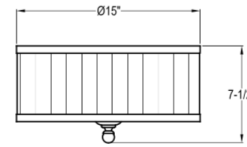

FIXTURE	LED ENGINE
BASE CR Steel Construction FINISH Brushed Nickel LENS White Pleated Fabric & Frosted Glass LOCATION Damp COMPLIANT RoHS LIFE HOURS 50,000 WARRANTY Limited 5 Years	LG/NICHIA/SAMSUNG, LED CHIPS LUMENS PER WATT AVG 100-120 @Module Efficacy KELVIN 27K 30K 35K 40K 50K CRI 80+ DRIVER 120 VOLTS 50/60Hz POWER FACTOR High TRIAC OR ELECTRONIC Low Voltage Dimming Down To 5% With Wall Box Dimmers TESTED LM80 and LM82

LED LIGHT SOURCE OPTIONS* ORDERING INFORMATION:

WATTAGE: 12	KELVIN: 3000k	SIZE: 5x2
WATTAGE:	KELVIN:	SIZE:

SIZE OPTIONS
D15 H7^{1/2}

SYSTEM WATTAGE	2700K WARM WHITE	3000K SOFT WHITE	3500K NEUTRAL	4000K COOL WHITE	5000K DAYLIGHT	LEGACY EQUIVALENT
10/12 DRIVERLESS		1000/1000		1000/1050		CFL 13
14/15 DRIVERLESS		1350/1500		1400/1500		CFL 2 x 13
22/24 DRIVERLESS		1850/2400		1900/2500		CFL 3 x 13
10	1060	1100	1160	1175	1250	CFL 18
12	1265	1360	1405	1460	1560	CFL 2 x 13
16	1650	1700	1720	1750	1800	CFL 2 x 18
20	2100	2140	2180	2200	2250	CFL 2 x 26
24	2570	2740	2830	2950	3150	CFL 2 x 32
31	3000	3165	3250	3400	3640	CFL 4 x 26
38	3695	3950	4075	4250	4540	CFL 4 x 42

*MORE OPTIONS AVAILABLE UPON REQUEST

SPECIAL OPTIONS (please specify if applicable)

DRIVER: DVD	FINISH: FCU	LENS: LCU	ACCESSORIES: FUS	TECHNOLOGY: CT

DRIVER:	FINISH:	LENS:	ACCESSORIES:	TECHNOLOGY:

DRIVER	FINISH	LENS	ACCESSORIES	TECHNOLOGY
☐ DV 120/277 (Non Dimmable) ☐ DVD 120/277 (0-10v Dimmable)	☐ FB Black ☐ FBR Bronzestone ☐ FCU Custom Any RAL Finish ☐ FSN Satin Nickel ☐ FW White	☐ LCU Custom	☐ CCS Cable, Cord Suspension System ☐ CPS Cable, Pendant Suspension System ☐ FI Finial ☐ FUS Fused ☐ IB Individually Boxed ☐ PCH Pull Chain ☐ PK1 Canopy/Pendant Kit/1 ROD ☐ PK2 Canopy/Pendant Kit/2 RODS ☐ PK3 Canopy/Pendant Kit/3 RODS ☐ SRP Surge Protection	☐ BLD Bi-Level Dimming ☐ CT LED Color Tuning ☐ EMG Emergency (Any Lumens Package) ☐ EMGR Emergency Remote ☐ OS Occupancy Sensor On/Off ☐ OSCD Occupancy Sensor Step Dimming