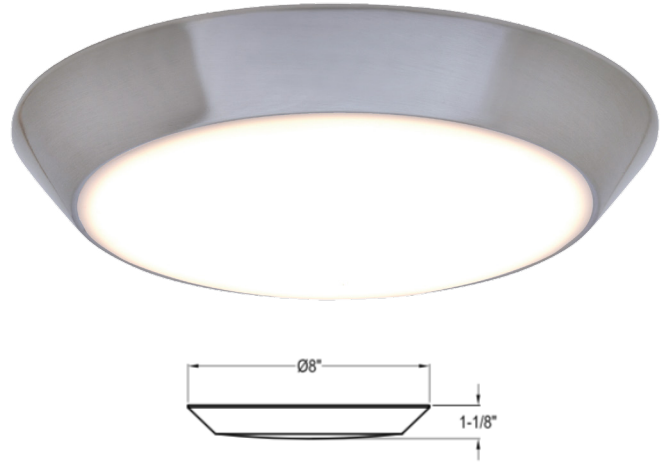

LED FIXTURE SPECIFICATION

MODEL # **MAS**

FINAL MODEL #			
PROJECT			
TYPE		AREA	
NOTES			

STANDARD FEATURES: CEILING INDOOR

Fixture thermally tested to ensure longevity
 Maximum light distribution throughout lens
 Over current/voltage short circuit protection
 UL and/or CSA Compliant Listed
 Constant Current Design

FIXTURE	LED ENGINE
BASE Aluminum FINISH Satin Nickel LENS White Glass LOCATION Damp COMPLIANT RoHS LIFE HOURS 50,000 WARRANTY Limited 5 Years	LG/NICHIA/SAMSUNG, LED CHIPS LUMENS PER WATT AVG 100-120 @Module Efficacy KELVIN 27K 30K 35K 40K 50K CRI 80+ DRIVER 120 VOLTS 50/60Hz POWER FACTOR High TRIAC OR ELECTRONIC Low Voltage Dimming Down To 5% With Wall Box Dimmers TESTED LM80 and LM82

LED LIGHT SOURCE OPTIONS* ORDERING INFORMATION:

EXAMPLE

WATTAGE: 12 KELVIN: 3000k SIZE: 5x2

WATTAGE: KELVIN: SIZE:

SIZE OPTIONS	
D8	H1

SYSTEM WATTAGE	2700K WARM WHITE	3000K SOFT WHITE	3500K NEUTRAL	4000K COOL WHITE	5000K DAYLIGHT	LEGACY EQUIVALENT
10		800				CFL 13
10		1000				CFL 13