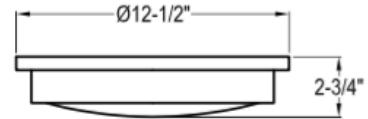

LED FIXTURE SPECIFICATION

MODEL # **MAG**

FINAL MODEL #			
PROJECT			
TYPE		AREA	
NOTES			

STANDARD FEATURES: CEILING INDOOR

Fixture thermally tested to ensure longevity
Maximum light distribution throughout lens
Over current/voltage short circuit protection
UL and/or CSA Compliant Listed
Constant Current Design

FIXTURE	LED ENGINE
BASE CR Steel Construction	LG/NICHIA/SAMSUNG, LED CHIPS
FINISH Melded Bronze Dart Motif	LUMENS PER WATT AVG 100-120 @Module Efficacy
LENS Sanded White Acrylic	KELVIN 27K 30K 35K 40K 50K CRI 80+
LOCATION Damp	DRIVER 120 VOLTS 50/60Hz
COMPLIANT	POWER FACTOR High
LIFE HOURS 50,000	TRIAC OR ELECTRONIC
WARRANTY Limited 5 Years	Low Voltage Dimming Down To 5% With Wall Box Dimmers
MADE IN AMERICA	TESTED LM80 and LM82

LED LIGHT SOURCE OPTIONS ORDERING INFORMATION:

WATTAGE: 12	KELVIN: 3000k	SIZE: 5x2
WATTAGE:	KELVIN:	SIZE:

SIZE OPTIONS	
D17	H3^{1/2}
D22	H4

SYSTEM WATTAGE	2700K WARM WHITE	3000K SOFT WHITE	3500K NEUTRAL	4000K COOL WHITE	5000K DAYLIGHT	LEGACY EQUIVALENT
10/12 DRIVERLESS		1000/1000		1000/1050		CFL 13
14/15 DRIVERLESS		1350/1500		1400/1500		CFL 2 x 13
22/24 DRIVERLESS		1850/2400		1900/2500		CFL 3 x 13
10	1060	1100	1160	1175	1250	CFL 18
12	1265	1360	1405	1460	1560	CFL 2 x 13
16	1650	1700	1720	1750	1800	CFL 2 x 18
20	2100	2140	2180	2200	2250	CFL 2 x 26
24	2570	2740	2830	2950	3150	CFL 2 x 32
31	3000	3165	3250	3400	3640	CFL 4 x 26
38	3695	3950	4075	4250	4540	CFL 4 x 42

SPECIAL OPTIONS (please specify if applicable)

DRIVER: DVD	FINISH: FCU	LENS: LCU	ACCESSORIES: FUS	TECHNOLOGY: CT

DRIVER:	FINISH:	LENS:	ACCESSORIES:	TECHNOLOGY: