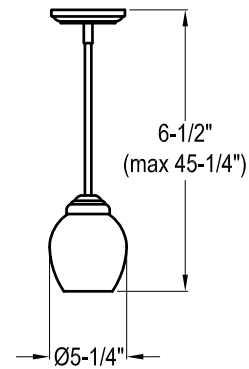

Fixture Specification

MODEL #: **RFBG**
STYLE / WATTAGE / KELVIN / FINISH / LENS / ACCESSORIES / SIZE / COMPLIANCE

PROJECT : _____ TYPE : _____ NOTE : _____