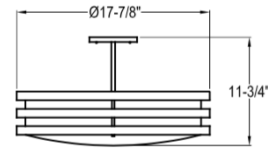

LED LIGHT SOURCE OPTIONS* ORDERING INFORMATION:

EXAMPLE

WATTAGE: 12	KELVIN: 3000k	SIZE: 5x2
WATTAGE:	KELVIN:	SIZE:

SIZE OPTIONS
D17 ^{7/8} H11 ^{3/4}

SYSTEM WATTAGE	2700K WARM WHITE	3000K SOFT WHITE	3500K NEUTRAL	4000K COOL WHITE	5000K DAYLIGHT	LEGACY EQUIVALENT
10/12 DRIVERLESS		1000/1000		1000/1050		CFL 13
14/15 DRIVERLESS		1350/1500		1400/1500		CFL 2 x 13
22/24 DRIVERLESS		1850/2400		1900/2500		CFL 3 x 13
10	1060	1100	1160	1175	1250	CFL 18
12	1265	1360	1405	1460	1560	CFL 2 x 13
16	1650	1700	1720	1750	1800	CFL 2 x 18
20	2100	2140	2180	2200	2250	CFL 2 x 26
24	2570	2740	2830	2950	3150	CFL 2 x 32
31	3000	3165	3250	3400	3640	CFL 4 x 26
38	3695	3950	4075	4250	4540	CFL 4 x 42