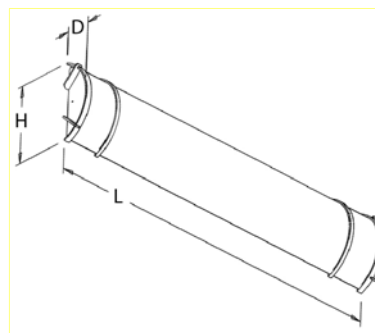

Fixture specification

MODEL # : **CCV26**

STYLE / LAMP / LAMP / WATTAGE / KELVIN / BALLAST / FINISH / LENS / ACCESSORIES / SIZE / COMPLIANCE
QTY TYPE DETAIL

PROJECT : _____ TYPE : _____ NOTE : _____