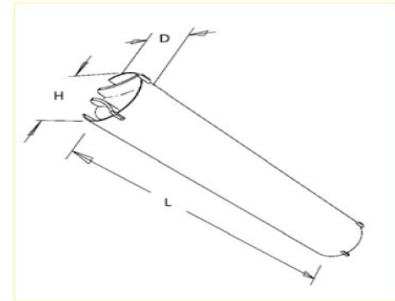

Fixture Specification

MODEL # CCV21 LED
 STYLE / LIGHT / WATTAGE / KELVIN / DRIVER / FINISH / LENS / ACCESSORIES / SIZE / COMPLIANCE
 SOURCE / DETAIL

PROJECT : _____ **TYPE :** _____ **NOTE :** _____

FIXTURE FEATURES

- EACH FIXTURE THERMALLY TESTED TO INSURE LONGEVITY
- MAXIMUM LIGHT DISTRIBUTION THROUGHOUT LENS
- OVER CURRENT, OVER VOLTAGE, SHORT CIRCUIT PROTECTION

BASE: C.R. STEEL CONSTRUCTION
 MOUNTS OVER ELECTRICAL BOX WITH CENTER NIPPLE AND / OR SCREWS

- EBA - EXTENDED BASE
- FUS - FUSE
- IB - INDIVIDUAL BOX
- IPC- PHOTO CONTROL
- PCH - PULL CHAIN
- TP - TAMPER SCREWS

SIZE Length Height Depth

- 27" 4-3/4" 4"
- 39" 4-3/4" 4"
- 51" 4-3/4" 4"
-

TECHNOLOGY