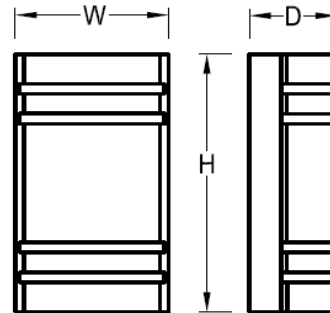

Fixture Specification

MODEL # BSQ LED
STYLE / LIGHT / WATTAGE / KELVIN / DRIVER / FINISH / LENS / ACCESSORIES / SIZE / COMPLIANCE
SOURCE / DETAIL

PROJECT : _____ **TYPE :** _____ **NOTE :** _____

FIXTURE FEATURES

- EACH FIXTURE THERMALLY TESTED TO INSURE LONGEVITY
- MAXIMUM LIGHT DISTRIBUTION THROUGHOUT LENS
- OVER CURRENT, OVER VOLTAGE, SHORT CIRCUIT PROTECTION

BASE: ALUMINUM CONSTRUCTION MOUNTS TO ELECTRICAL BOX BY KEY SLOTS OR CENTER NIPPLE

FINISH: SATIN CHROME

LENS: FROSTED WHITE ACRYLIC

KELVIN: 3000K **CRI:** 80

POWER FACTOR: NORMAL

VOLTAGE: 120V-60HZ

COMPLIANCE: UL LISTED DAMP LOCATION

MIA: MADE IN AMERICA

LED LIGHT SOURCE

- LG / NICHIA BRAND LED CHIPS
- CONSTANT CURRENT DESIGN AVERAGE 90 (LPW) LUMENS PER WATT AT MODULE EFFICACY
- TRIAC OR ELV DIMMING DOWN TO 5 % WITH MOST STANDARD TRIAC OR (ELV) ELECTRONIC LOW VOLTAGE WALL BOX DIMMERS
- DRIVER : UL LISTED
- MODULE : CSA LISTED
- LM80 & LM82 TESTED
- ROHS COMPLIANT
- LIFE HOURS : 50,000
- WARRANTY : LIMITED 5 YEARS

SYSTEM WATTAGE	LED ENGINE LUMENS					LED CHIPS PER MODULE	LEGACY 30K SUBSTITUTE
	2700K	3000K	3500K	4000K	5000K		
8.8	919	958	986	1005	1044	28	CFL 13
10	1051	1095	1127	1149	1193	32	CFL 18
11.3	1099	1145	1179	1202	1248	36	CFL 2 x 13
12.5	1147	1195	1242	1254	1302	40	CFL 26

SPECIAL OPTIONS

DRIVER

- ☐ DV 120 / 277 (NON DIMMABLE)
- ☐ DVD 120 / 277 (0-10 VOLT DIMMABLE)

KELVIN

- ☐ 2700K
- ☐ 3500K
- ☐ 4000K
- ☐ 5000K

FINISH

- ☐ FB - BLACK
- ☐ FBZ - BRONZETONE
- ☐ FCU - CUSTOM
- ☐ FSN - SATIN NICKEL
- ☐ FW - WHITE

LENS

- ☐ FA- FAUX ALABASTER
- ☐ SWA- SMOOTH WHITE ACRYLIC
- ☐
- ☐

ACCESSORIES

- ☐ EBA - EXTENDED BASE
- ☐ FUS - FUSE
- ☐ IB - INDIVIDUAL BOX
- ☐ IPC- PHOTO CONTROL
- ☐ PCH - PULL CHAIN
- ☐ TP - TAMPER SCREWS
- ☐

SIZE	Width	Height	Depth
☐	7"	13"	4"
☐	7"	18"	4"
☐	7"	26"	4"

TECHNOLOGY

- ☐ EMG - EMERGENCY
- ☐ EMGR- EMERGENCY REMOTE
- ☐ OC - OCCUPANCY SENSOR

CUSTOM

- ☐
- ☐
- ☐
- ☐

For Additional Accessories and Options Visit www.aslighting.com