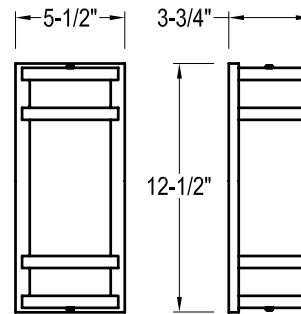

Fixture Specification

MODEL #: **BSL**

STYLE / LAMP / LAMP / WATTAGE / KELVIN / BALLAST / FINISH / LENS / ACCESSORIES / SIZE / COMPLIANCE
QTY TYPE DETAIL

PROJECT : _____ TYPE : _____ NOTE : _____